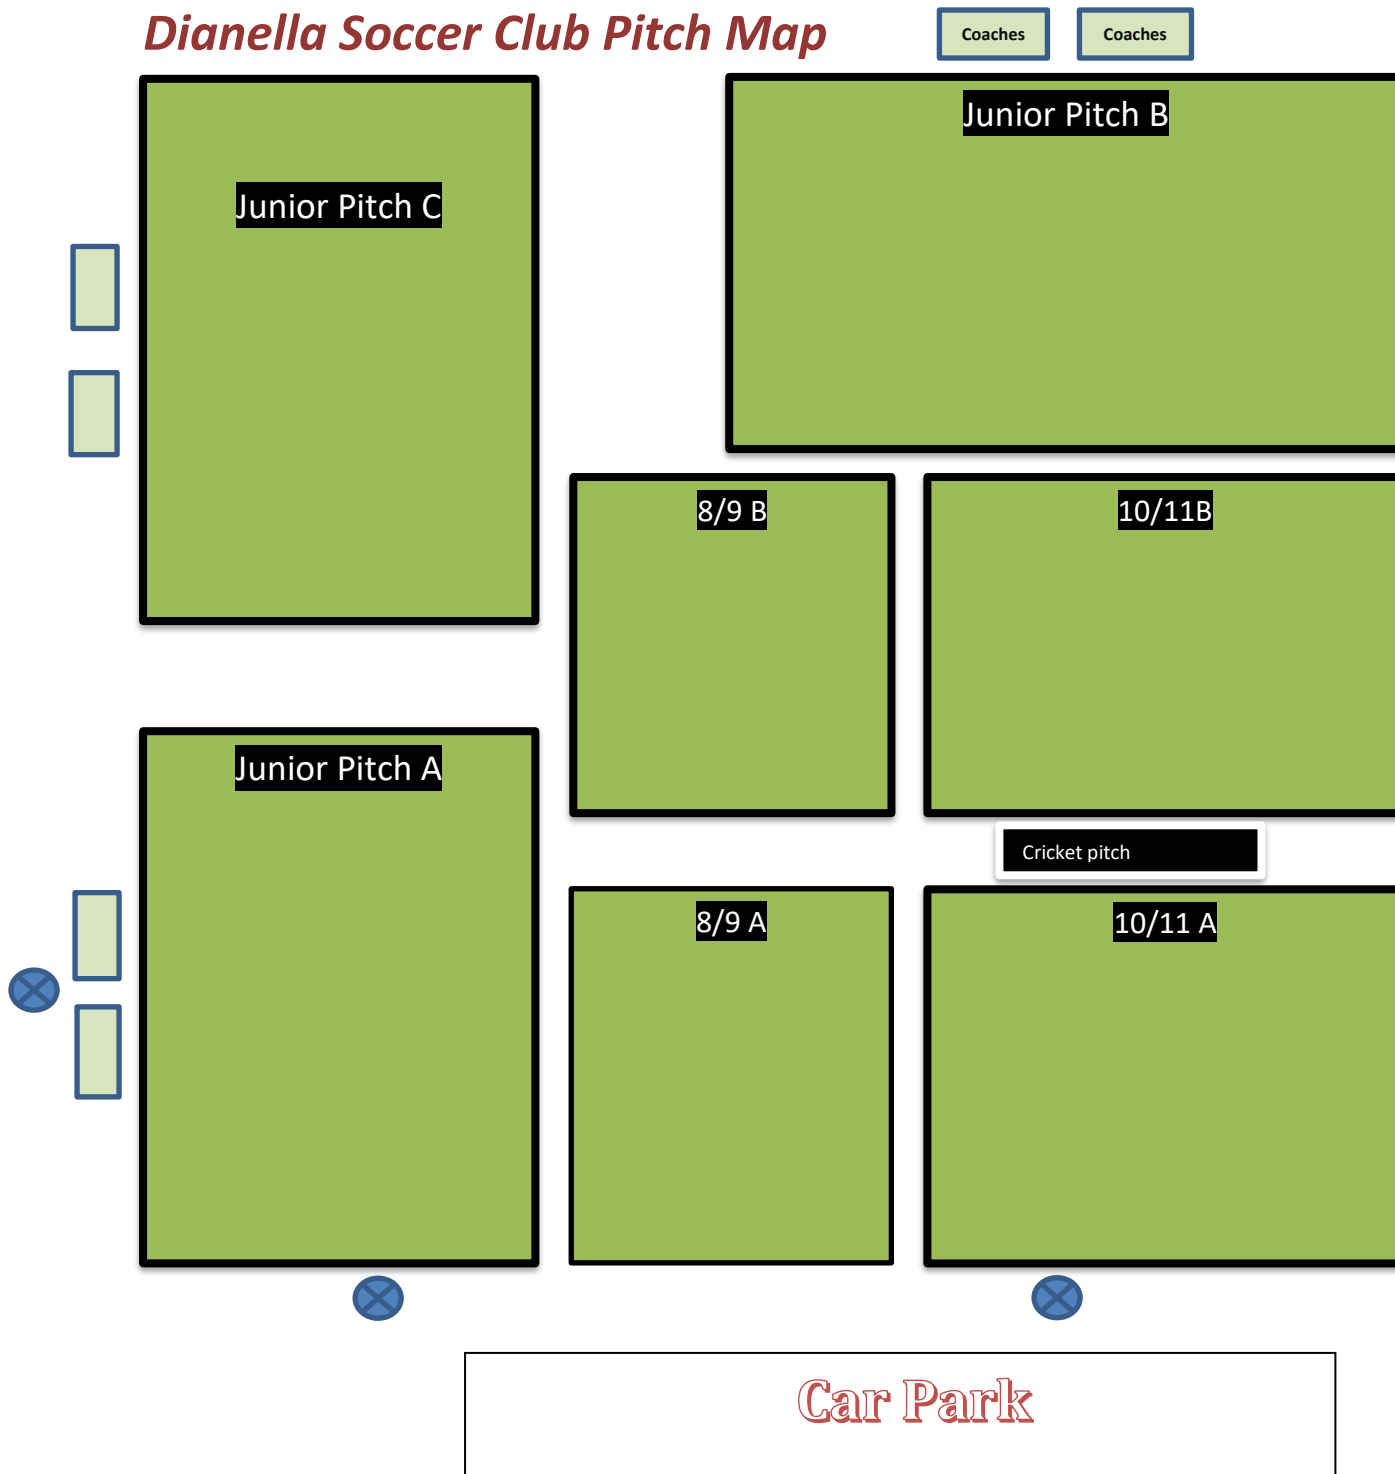

Dianella Soccer Club Pitch Map

Directions to Yokine Reserve.

We are found directly off Wordsworth Avenue, heading west from Alexander Drive. Take the first exit from the roundabout and enter the car park.

Canteen & Clubroom